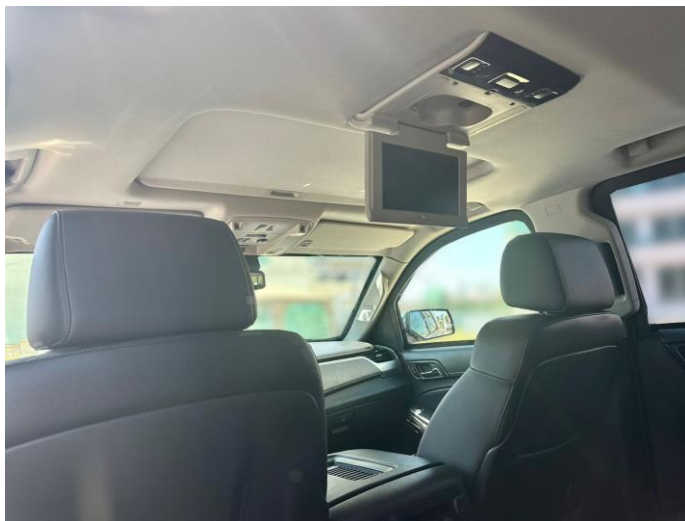

CHEVROLET TAHOE 4X4 2016

$1,399,000

Folio BLX 1475

BLX
— ARMORING

BLX ARMORING

+52 81 1804 1649

+52 81 8242 7980

contacto@blx.mx